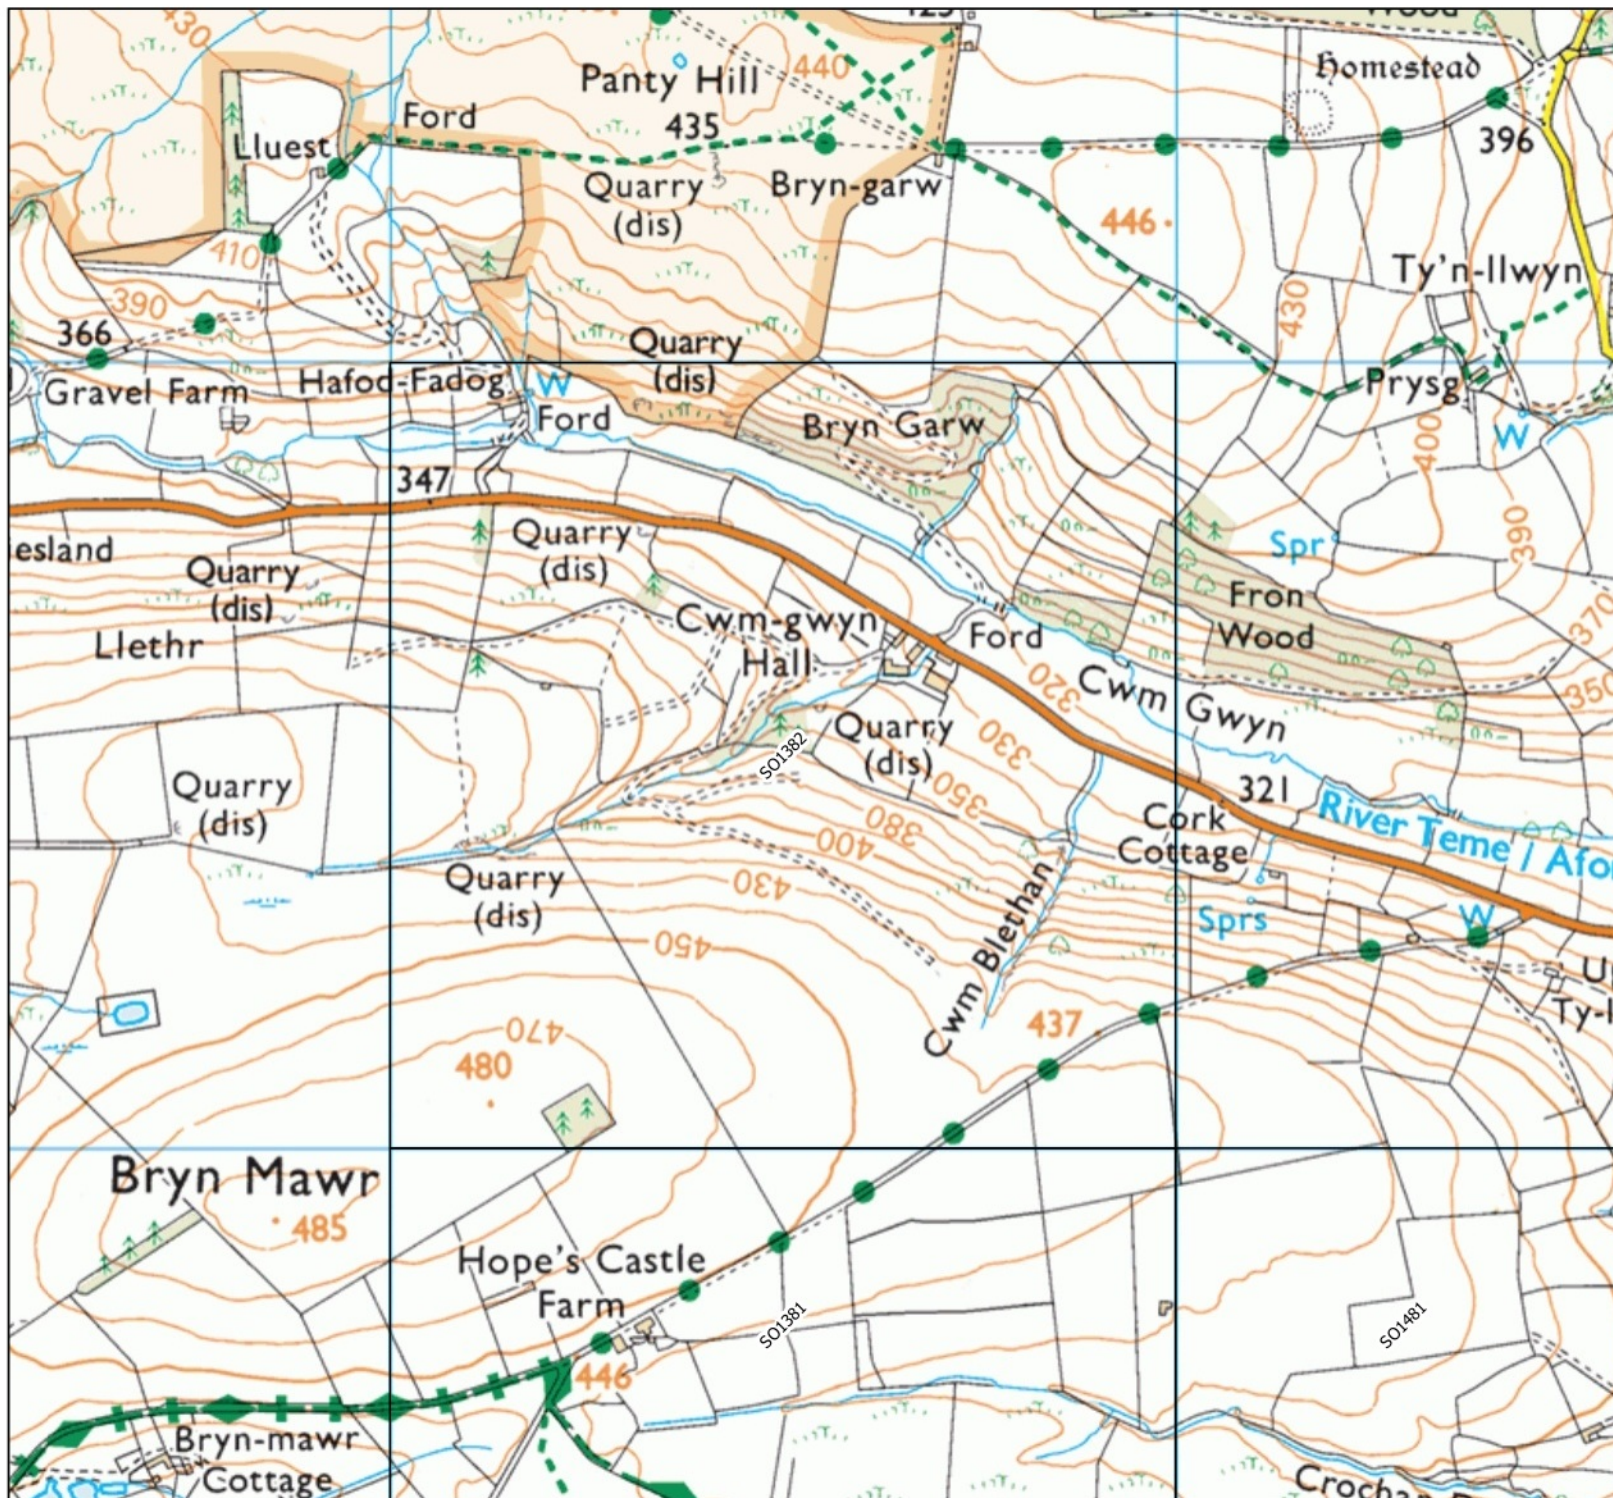

**BIS Survey a Square SO1382
 VC43 December 2018
 Produced 29 11 2018**

*BIS Survey a Square to encourage recording in
 unrecorded 1km squares.
 Scale 1:25000*

SO1382 is a few miles north of Felindre on the
 B4355.

Ordnance Survey © Crown copyright 2017 All rights reserved. Licence number 100048397
 Arolwg Ordnans © Hawlfraint y Goron 2017
 Cedwir pob hawl. Rhif trwydded 10048397
 NRW designations data: © Crown copyright. All rights reserved. Natural Resources Wales, 100018813 (2017).
 Data dynodiadau NRW: © Hawlfraint y Goron. Pob hawl neilltuedig. Cyfoeth Naturiol Cymru 100018813 [2017]